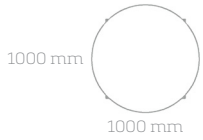

COFFEE TABLE

OCCASIONAL TABLE