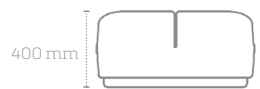

WENDELBO

QUADRO

Design by Jens-Christian Nørmark

TECHNICAL SPECIFICATIONS

STRUCTURE INTERIOR	Frame made of solid wood and MDF with zigzag.
STRUCTURE PADDING	High density foam covered with a layer of fibre-fill.
LEGS	Black stained oak.
MAINTENANCE	For maintenance of fabric and leather, please contact your retailer.